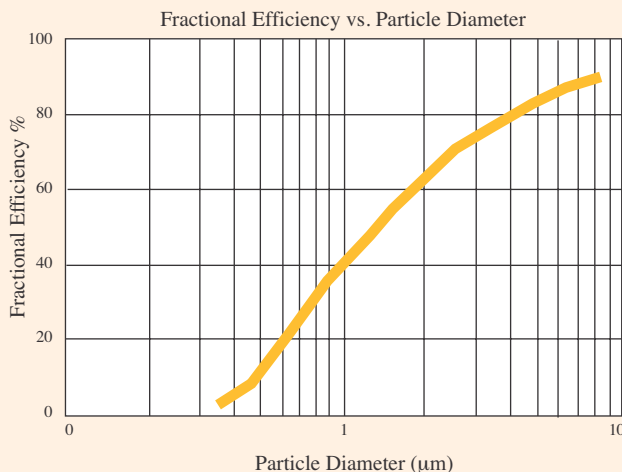

The first layer is a 1.5" polyester media which uses 45 denier polyester fibers with an open weave on the entry side, 15 denier fibers with slightly tighter weave in the middle, and 6 denier fibers with an even tighter weave on the downstream side. This triple denier entry media combination provides three stages of filtration against particulate. The downstream side of the media is treated with a special non-migrating tackifier which significantly increases the filter's efficiency. The second media layer is made from 6 denier polyester fibers heavily needled to a dense 1/4" depth. This adds a final layer of defense against small particulate.

The progressive density media structure is what makes the 325T panel so effective. The particles are "funneled" out of the airstream. Large particles are captured on the outer layer and finer particles are captured in the second and third layers.

425T panel filters are available as single panels with one single wire support covering the entire filter area, or link panels utilizing multiple wire support pieces inside a single piece of media. Both the single panels and the link panels are available in custom sizes.

Test Type	Fractional Efficiency
Test Number	T033103B
Flow Rate/Velocity	1968 cfm
Test Aerosol:	KCI Neutralized
DP ("H₂O)	0.489
Size	24x24 panel
Size Range (mm)	Initial Fractional Efficiency (%)
0.3-0.4	2.3
0.4-0.55	9.6
0.55-0.7	19.7
0.7-1.0	34.0
1.0-1.3	46.9
1.3-1.6	53.4
1.6-2.2	60.3
2.2-3.0	68.5
3.0-4.0	77.0
4.0-5.5	82.3
5.5-7.0	86.0
7.0-10.0	90.1